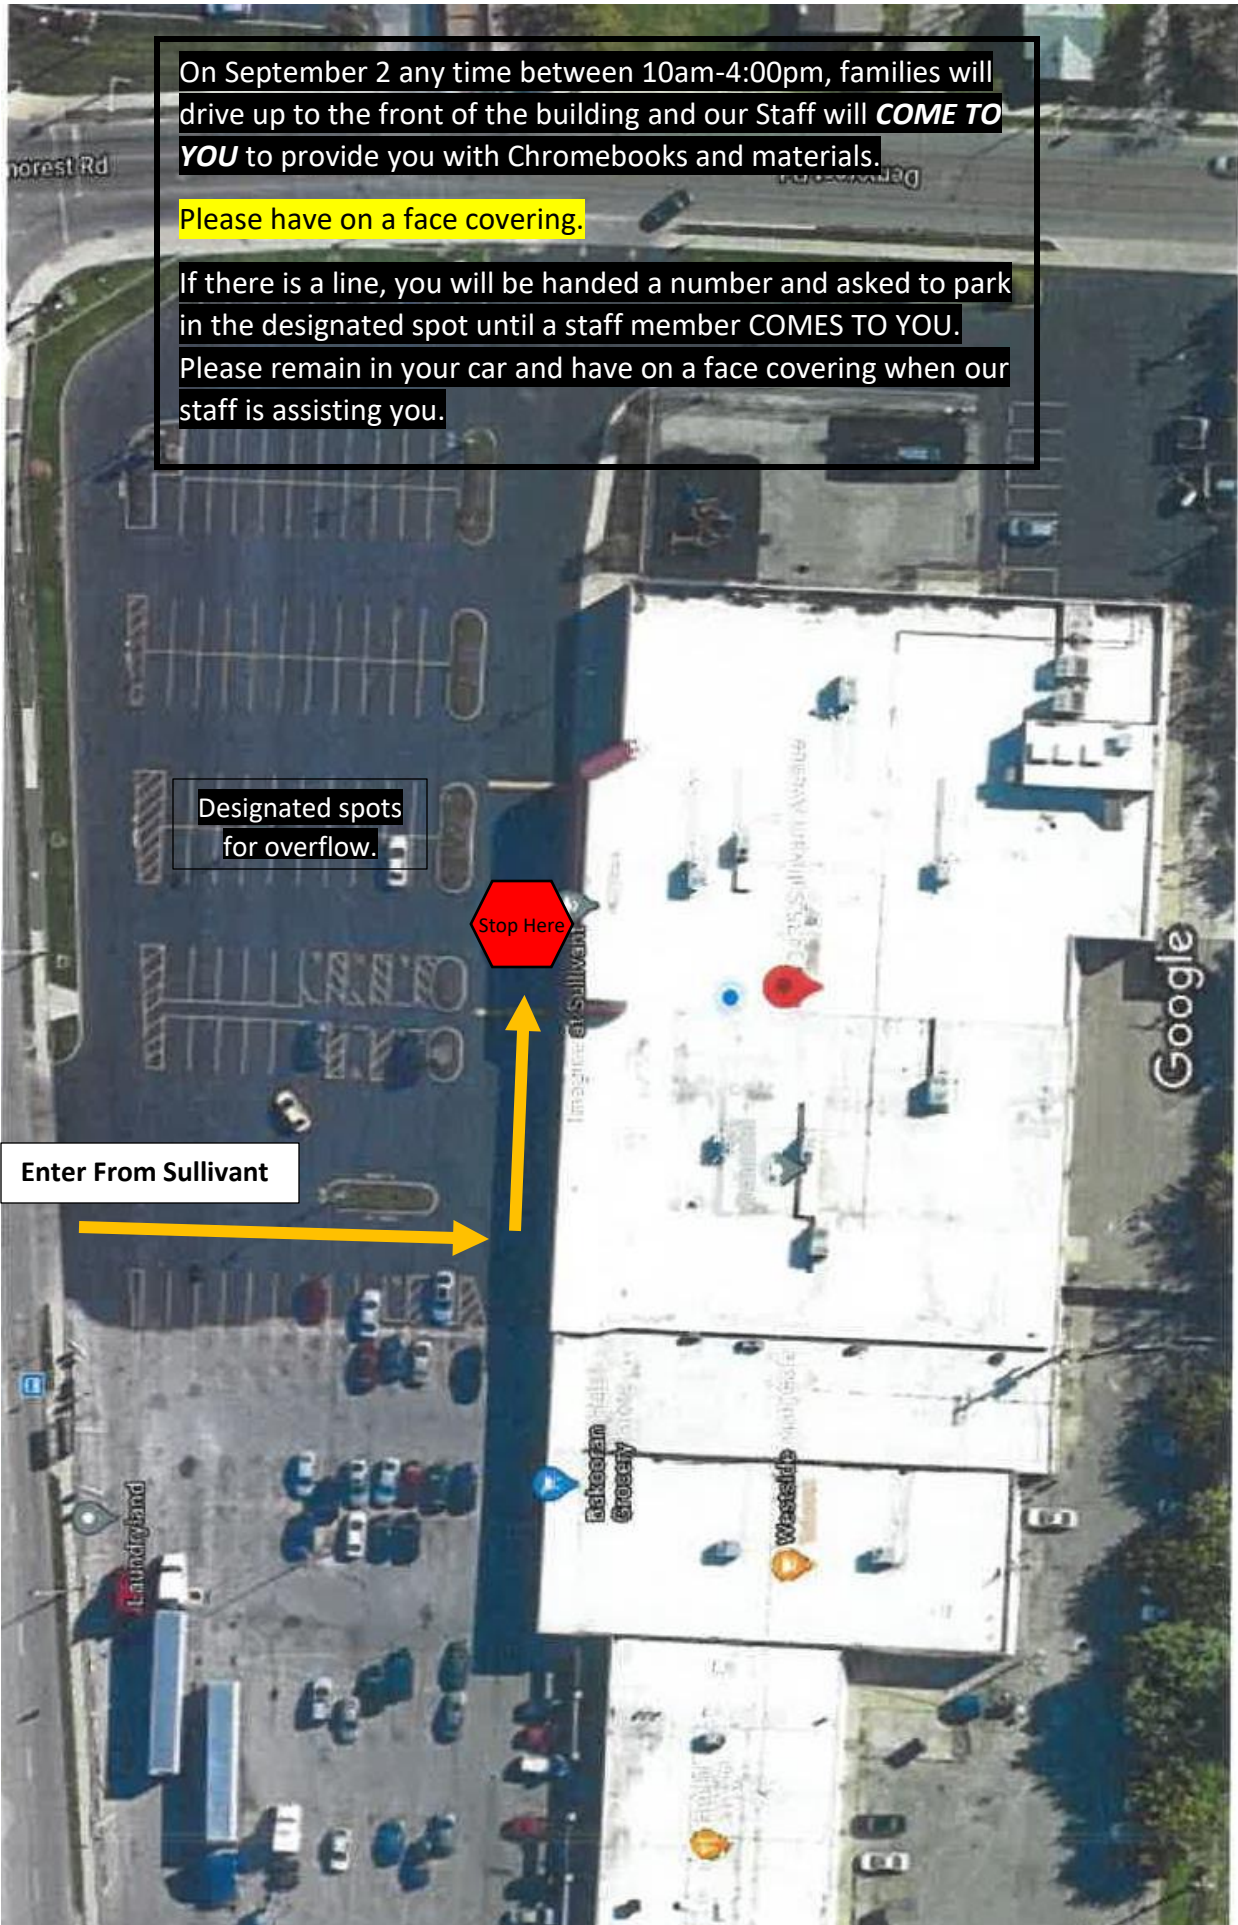

# Map for Imagine Academy at Sullivant's Tailgate Open House

On September 2 any time between 10am-4:00pm, families will drive up to the front of the building and our Staff will **COME TO YOU** to provide you with Chromebooks and materials.

Please have on a face covering.

If there is a line, you will be handed a number and asked to park in the designated spot until a staff member COMES TO YOU.

Please remain in your car and have on a face covering when our staff is assisting you.

Designated spots for overflow.

Stop Here

Enter From Sullivant